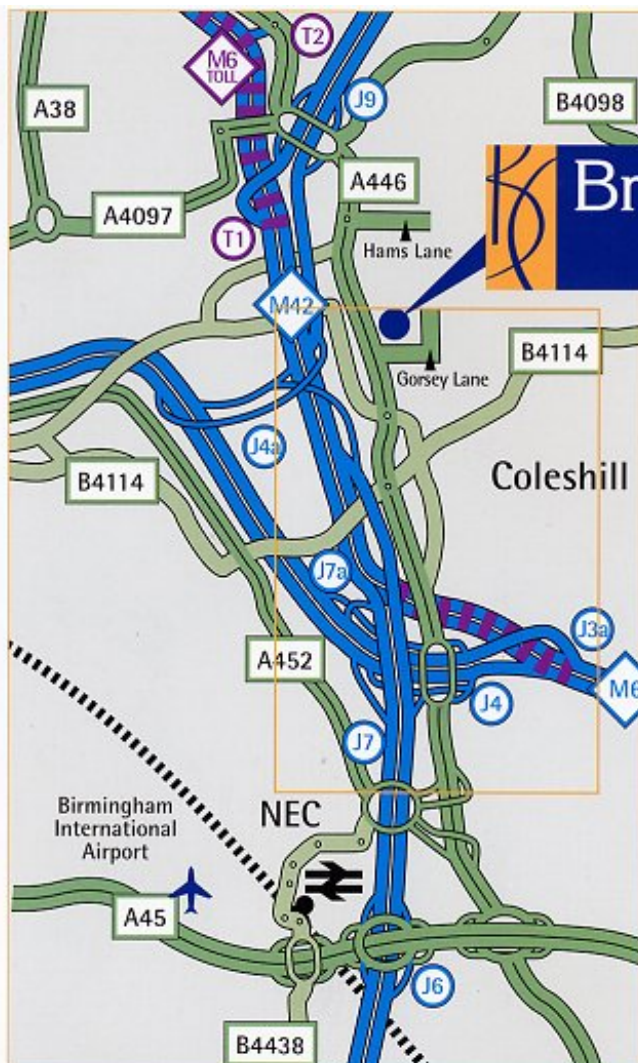

Civica directions

Birmingham office

Bromwich Court
Gorsey Lane
Coleshill
Birmingham B46 1JU

Tel: 01675 433600
Fax: 01675 433699

From M42/M40 Northbound

- Leave M42 at junction 6 (signposted NEC & Coventry) and join A45
- Leave A45 to join A446/A452 (signposted Brownhills).
- Continue over next 4 roundabouts, then turn right at traffic lights into Gorsey Lane.
- Take first left from Gorsey Lane, then left at the roundabout and left through the black gates.

From M6 Northbound

- Leave M6 at junction 4 and join the A446, turn right towards Lichfield
- Continue over the next 3 roundabouts, then turn right at the traffic lights into Gorsey Lane
- Take first left into Gorsey Lane, then left at the roundabout and left through the black gates

By rail

Birmingham International is the closest station, taxis are available. There is also a local station at Water Orton, with a bus service to Gorsey Lane.