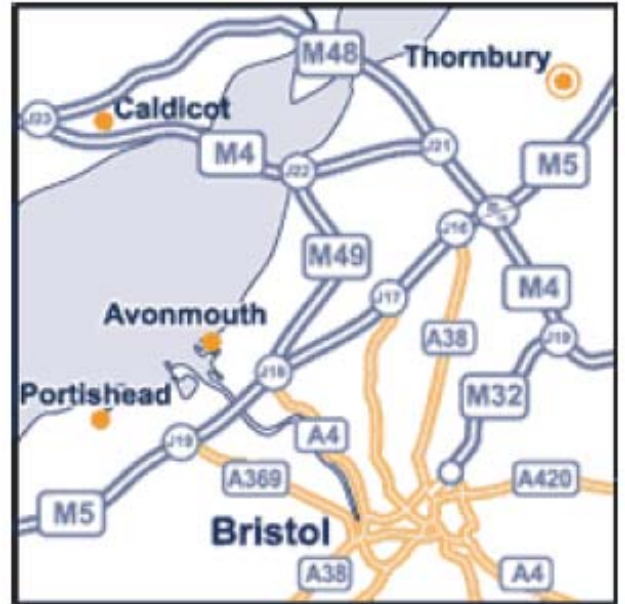

Civica Directions

Bristol office

Unit 4 Thornbury Office Park
Midland Way
Thornbury
Bristol BS35 2BS

Tel: 01454 874002
Fax: 01454 874001

From M5 Northbound

- Leave M5 at junction 16 and join A38 towards Thornbury
- Turn left onto the B4061, then right at the next roundabout, straight on at the second roundabout into Midland Way
- Civica is the third building on the left hand side.

From M5 Southbound

- Leave the M5 at junction 14 and join the A38 towards Thornbury
- Continue along A38 until you reach traffic lights, turn right at the lights into Grovesend Road
- Turn left at the roundabout into Midland Way
- Civica is on the right hand side

By rail

Bristol Parkway is the closest station, taxis are available and will take approximately 20 minutes.