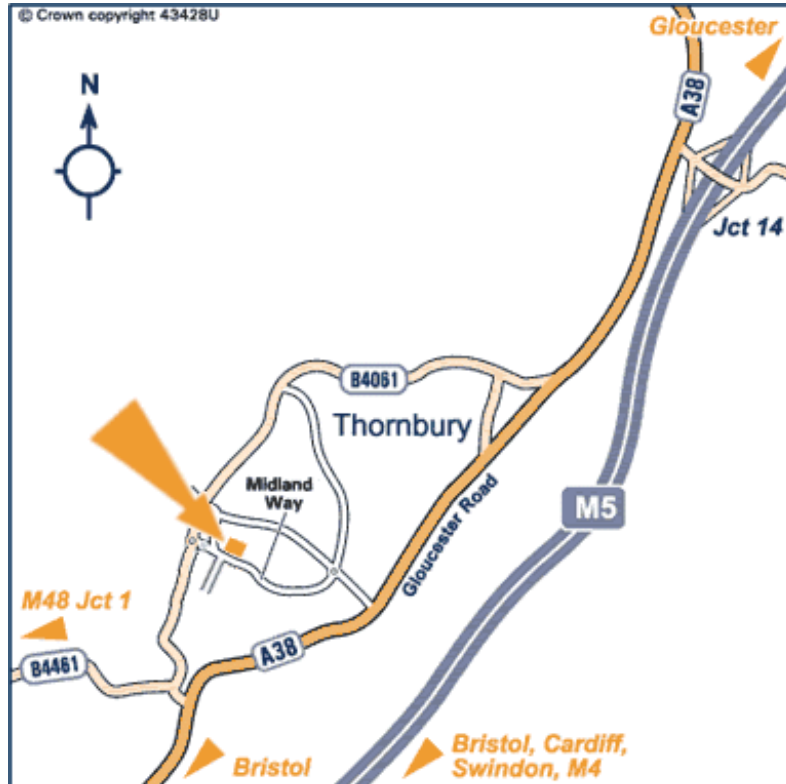

Civica Directions

Bristol office

Unit 4 Thornbury Office Park
Midland Way
Thornbury
Bristol BS35 2BS

Tel: 01454 874002
Fax: 01454 874001

From M5 Northbound

- Leave M5 at junction 16 and join A38 towards Thornbury
- Turn left onto the B4061, then right at the next roundabout, straight on at the second roundabout into Midland Way
- Civica is the third building on the left hand side.

From M5 Southbound

- Leave the M5 at junction 14 and join the A38 towards Thornbury
- Continue along A38 until you reach traffic lights, turn right at the lights into Grovesend Road
- Turn left at the roundabout into Midland Way
- Civica is on the right hand side

By rail

Bristol Parkway is the closest station, taxis are available and will take approximately 20 minutes.